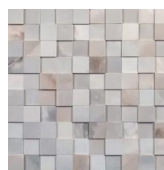

9MM

32" X 71"

All sizes Available in Perle, Bleu, Noisette & Choco in Matte & Glossy Finish

Rose & Jade ONLY Available in 32" X 71" & 24" X 48" in Matte & Glossy Finish

Mosaics NOT AVAILABLE Rose & Jade

24" X 48"

24" X 24"

12" X 24"

12" X 12"  
Line Mosaic

12" X 12"  
3D Mix Mosaic