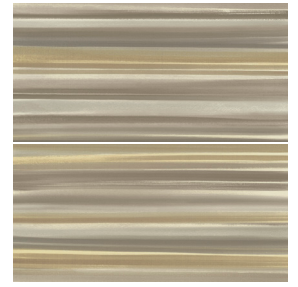

RETINA

COLORBODY PORCELAIN TILE

COLORS

AVAILABLE SIZES

6.5MM

10MM

Carminio, Arancio, Avio, Menta, Senape, Borgogna & Petrolio ONLY Available in 6.5 MM Thickness and Sizes.

Corda, Neve, Cenere, Fumo & Terracotta available in all Sizes & Thickness.

AVAILABLE DECOS

HERBAR DECO
48" X 110"

SIGNUM DECO
48" X 110"

SPHERE DECO | 24" X 48"

LINAE DECO | 24" X 48"

PICTURA DECO | 24" X 48"

SILVAE DECO | 24" X 48"

BLOOM DECO | 24" X 48"