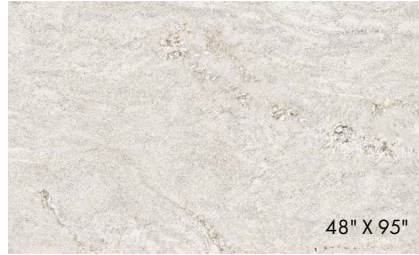

20mm ONLY available in Plimawhite 02, Plimabeige 02 & Plimagray 02 in Grip Rectified Finish.

9MM

Muretto 3D (A+B)

All sizes Available in All colors in Matte Rectified Finish

24" X 48" is the ONLY size available in Grip Rectified Finish in 9mm Thickness

Muretto 3D (A+B) Deco ONLY available in Plimawhite 02, Plimabeige 02 & Plimagray 02

AVAILABLE SIZES

6MM

All sizes Available in All colors in Matte Rectified Finish ONLY.

Muretto & Hive Deco ONLY available in Plimawhite 02, Plimabeige 02 & Plimagray 02.