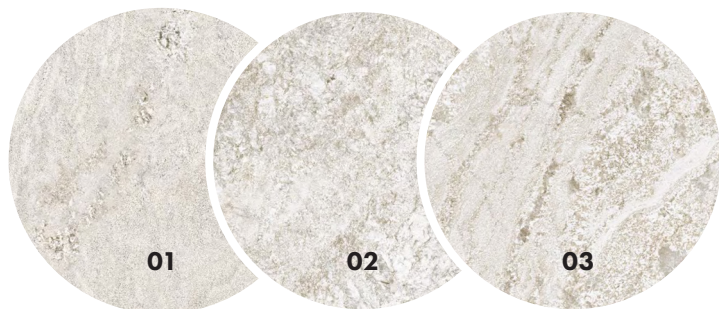

PLIMATECH

COLORBODY PORCELAIN TILE

COLORS

PLIMAWHITE

PLIMABEIGE

PLIMAGRAY

AVAILABLE SIZES

20MM

20mm ONLY available in Plimawhite 02, Plimabeige 02 & Plimagray 02 in Grip Rectified Finish.

9MM

Muretto 3D (A+B)

All sizes Available in All colors in Matte Rectified Finish

24" X 48" is the ONLY size available in Grip Rectified Finish in 9mm Thickness