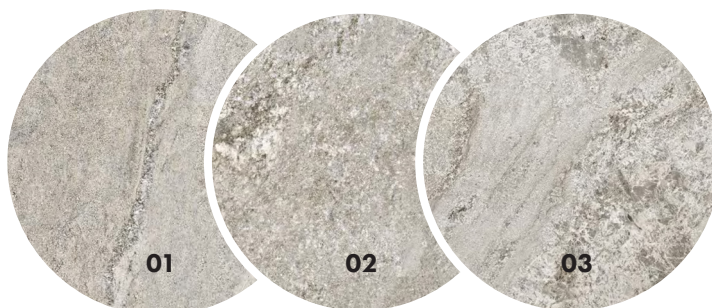

PLIMATECH

COLORBODY PORCELAIN TILE

COLORS

PLIMAWHITE

PLIMABEIGE

PLIMAGRAY

AVAILABLE SIZES

20MM

20mm ONLY available in Plimawhite 02, Plimabeige 02 & Plimagray 02 in Grip Rectified Finish.

9MM

Muretto 3D (A+B)

All sizes Available in All colors in Matte Rectified Finish

24" X 48" is the ONLY size available in Grip Rectified Finish in 9mm Thickness