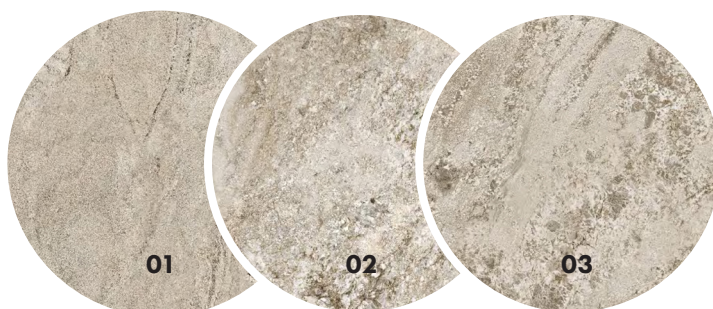

PLIMATECH

COLORBODY PORCELAIN TILE

COLORS

PLIMAWHITE

PLIMABEIGE

PLIMAGRAY

AVAILABLE SIZES

20MM

20mm ONLY available in Plimawhite 02, Plimabeige 02 & Plimagray 02 in Grip Rectified Finish.

9MM

Muretto 3D (A+B)

All sizes Available in All colors in Matte Rectified Finish

24" X 48" is the ONLY size available in Grip Rectified Finish in 9mm Thickness