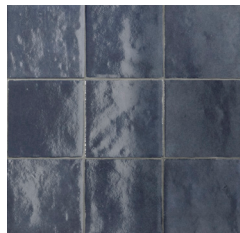

COLORS

Beige

Acquamarina

Kiki

Teal

Bordeaux

Oltremare

Glicine

Bianco

Nero

AVAILABLE SIZES

4" x 4"

FINISH

GLOSSY WALL TILE

THICKNESS

10 mm