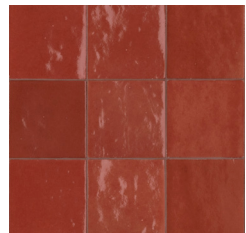

COLORS

Beige

Acquamarina

Kiki

Teal

Bordeaux

Oltremare

Glicine

Bianco

Nero

AVAILABLE SIZES

4" x 4"

FINISH

GLOSSY WALL TILE

THICKNESS

10 mm