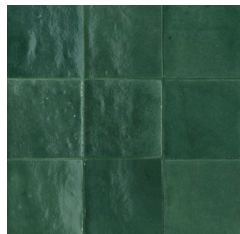

COLORS

Beige

Acquamarina

Kiki

Teal

Bordeaux

Oltremare

Glicine

Bianco

Nero

AVAILABLE SIZES

4" x 4"

FINISH

GLOSSY WALL TILE

THICKNESS

10 mm