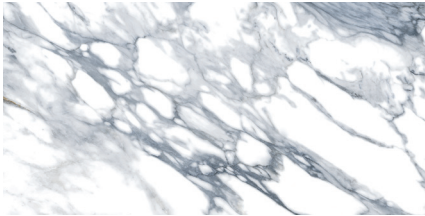

COLORS

Snow

Moon

Persian

*Shown in Snow
Available in all Colors*

DECOS

Ocean Available in 24" x 48" & 12" x 24"

2" x 2" Mosaic

12" x 12" Chevron Mosaic

12" x 12" Crisp Mosaic

AVAILABLE SIZES

FINISH

MATTE RECTIFIED

THICKNESS

9mm

TRIM