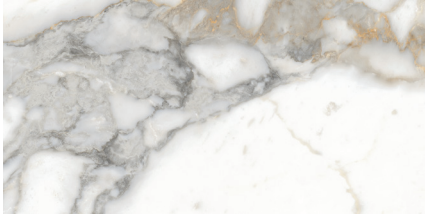

COLORS

Snow

Moon

Persian

*Shown in Snow
Available in all Colors*

DECOS

Ocean Available in 24" x 48" & 12" x 24"

2" x 2" Mosaic

12" x 12" Chevron Mosaic

12" x 12" Crisp Mosaic

AVAILABLE SIZES

FINISH

MATTE RECTIFIED

THICKNESS

9mm

TRIM