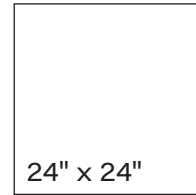

**COLORS**

Grigio

Naturale

**AVAILABLE SIZES**

2" x 2"  
Mosaic

**FINISH**

MATTE RECTIFIED  
STRUCTURED RECTIFIED

**THICKNESS**

6mm - 9.5mm

**TRIM**

3" x 24" Bullnose

**INSTALLATION & MAINTENANCE**

Recommended Grout Size - 1/8"

For regular cleaning, use a neutral liquid detergent with a soft sponge or microfiber cloth. Persistent stains can be removed with a slightly abrasive sponge; if necessary, use a specially formulated stain remover.