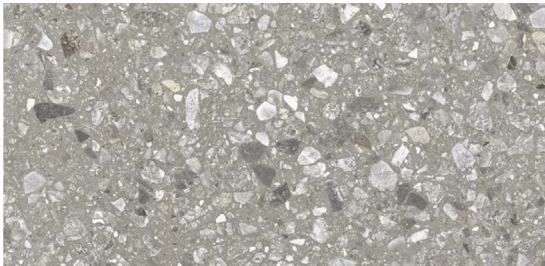

**COLORS**

Grigio

Naturale

**AVAILABLE SIZES**

2" x 2"  
Mosaic

**FINISH**

MATTE RECTIFIED  
STRUCTURED RECTIFIED

**THICKNESS**