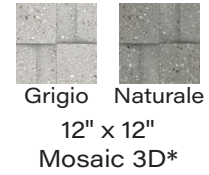

**COLORS**

Grigio

Naturale

**AVAILABLE SIZES**

2" x 2"  
Mosaic

**FINISH**

MATTE RECTIFIED  
STRUCTURED RECTIFIED

**THICKNESS**