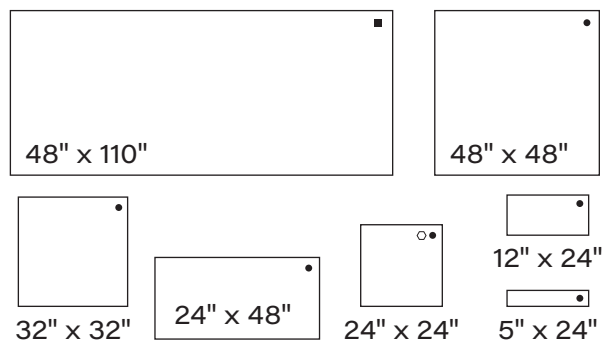

Dusk Verve

Hoop A

Hoop B

Reed, Dusk & Hoop deco only available in 48" x 110" | 6mm Thickness - Suitable only for Wall Application

AVAILABLE SIZES

SIZE, FINISH & TRIM DETAILS

48" x 110" size only available in Glare, Wing & Levity - **Matte Rectified Finish** | Thickness 6mm Only

48" x 48" & 32" x 32" sizes only available in Glare, Candle, Wing, Levity & Manor - **Matte R10 & Matte Rectified Finish**

24" x 48" size available in Glare, Candle, Wing, Levity, Manor - **Matte R10 & Matte Rectified Finish**
 24" x 48" size available in Spice, Verve & Ink - **Matte Rectified Finish**

24" x 24" & 12" x 24" sizes available in all colors - **Matte Rectified Finish**
 24" x 24" & 12" x 24" size available in Glare, Candle, Wing, Levity, Manor & Plume - **Matte R10 Rectified Finish**
 24" x 24" sizes available in Wing, Levity & Plume - **Textured Rectified Finish** | Thickness 20mm