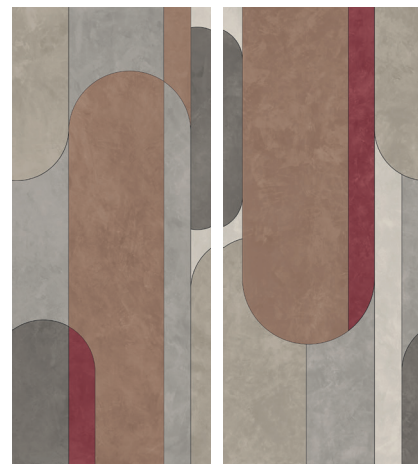

Plume

Chimney

Spice

Verve

Ink

DECO

Reed

Dusk Spice

Dusk Verve

Hoop A

Hoop B

Reed, Dusk & Hoop deco only available in 48" x 110" | 6mm Thickness - Suitable only for Wall Application

AVAILABLE SIZES

SIZE, FINISH & TRIM DETAILS

48" x 110" size only available in Glare, Wing & Levity - **Matte Rectified Finish** | Thickness 6mm Only

48" x 48" & 32" x 32" sizes only available in Glare, Candle, Wing, Levity & Manor - **Matte R10 & Matte Rectified Finish**

24" x 48" size available in Glare, Candle, Wing, Levity, Manor - **Matte R10 & Matte Rectified Finish**
 24" x 48" size available in Spice, Verve & Ink - **Matte Rectified Finish**