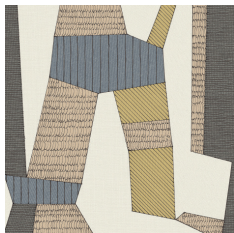

### KUNANO

A

B

C

D

E

F

## AVAILABLE SIZES

Arku & Telares colors are available in 12" x 24 & 24" x 48"

Saori colors available in ALL sizes.

Kunano Deco ONLY available in 12"x12"