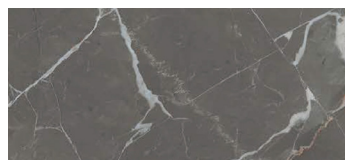

CALACATTA BLACK