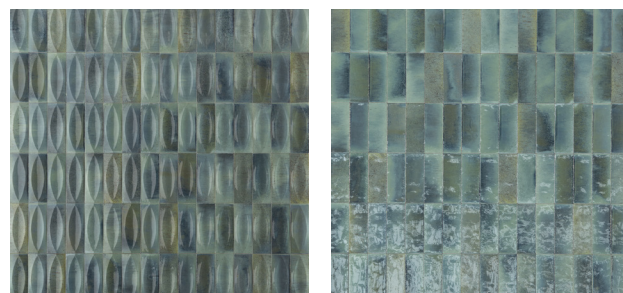

WHITE GREY  
 EMERALD OCEAN

**SERIES:** CORSICA  
**COUNTRY OF ORIGIN:** ITALY  
**STOCK SIZE:** 3" x 8" | 3" x 8" EYE | 4" x 4" & 2" x 6" (BIANCO ONLY)

BIANCO

4" x 4"

BEIGE

TURCHESE

**SERIES:** SICILY  
**COUNTRY OF ORIGIN:** ITALY  
**STOCK SIZE:** 3" x 8"