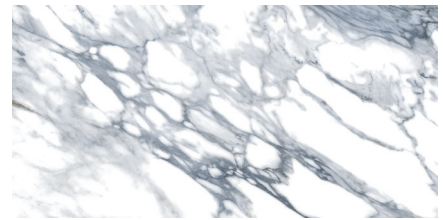

BREACH

**SERIES:** SYMPHONY  
**COUNTRY OF ORIGIN:** ITALY  
**STOCK SIZE:** 12" x 24" | 24" x 48" | 12" x 12" Crisp Mosaic | 12" x 12" Chevron Mosaic  
**FINISH:** MATTE

SNOW

MOON

PERSIAN

SNOW CRISP  
MOSAIC