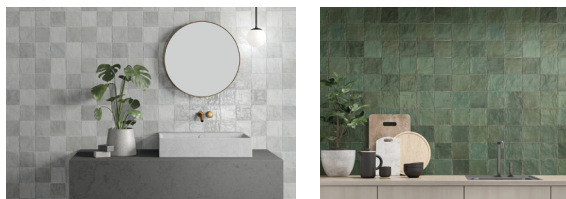

GREY

TAUPE

GREEN

GREEN

SKY

LIMITED STOCK AVAILABLE

**SERIES: SOL**

**COUNTRY OF ORIGIN: ITALY**