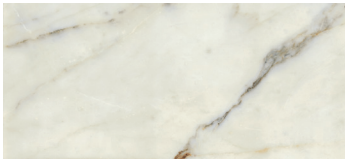

STATUARY - HONED & POLISHED

CALACATTA - HONED & POLISHED

STATUARY  
HONED & POLISHED

CALACATTA  
HONED

**SERIES:** PREXIOUS  
**COUNTRY OF ORIGIN:** ITALY  
**STOCK SIZE:** 12" x 24" | 1" x 6" MOSAIC (10 mm)  
24" x 24" (CALACATTA BLACK | SMOOTH)  
**FINISH:** MATTE & GLOSSY (MOSAICS AVAILABLE ONLY IN MATTE)