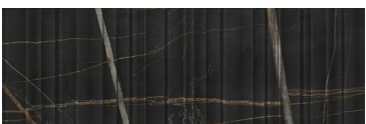

SNOW CHEVRON  
MOSAIC

MOON CRISP  
MOSAIC

MOON CHEVRON  
MOSAIC

PERSIAN CRISP  
MOSAIC

PERSIAN CHEVRON  
MOSAIC

**SERIES:** PAVE WALL  
**COUNTRY OF ORIGIN:** ITALY  
**STOCK SIZE:** 12" x 36"

CALACATTA

SAINT LAURENT