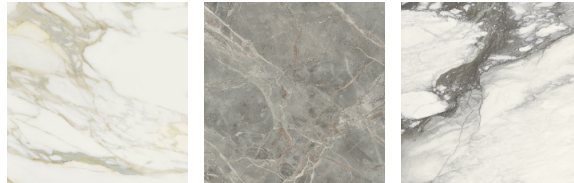

CREME

GRIS

RENOIR

LIMITED STOCK AVAILABLE

SERIES: ADONIS
COUNTRY OF ORIGIN: TURKEY
STOCK SIZE: 12" x 24" HONED | 12" x 24" POLISHED | 2" x 2" MOSAIC HONED | 2" HEX MOSAIC