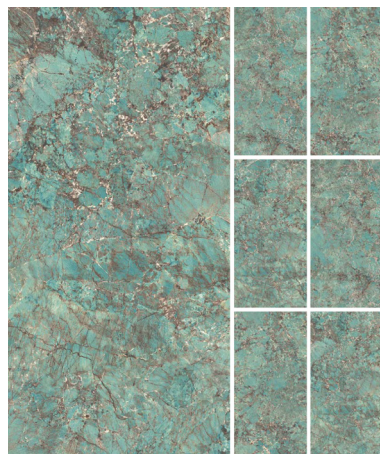

ETOILE ILLUSION
SIZE: 47 1/4" x 94 1/2"
FINISH: GLOSSY