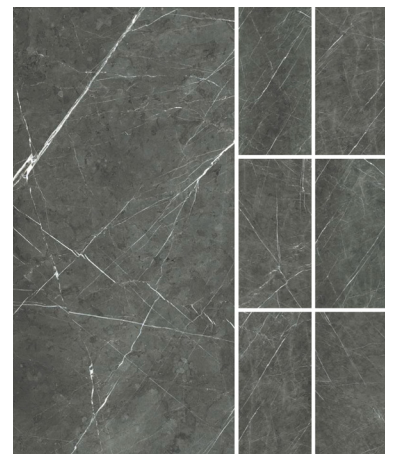

PREXIOUS CHARMING AMBER
SIZE: 47 1/4" x 110 1/4"
FINISH: GLOSSY