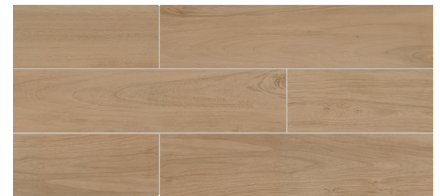

HEXAGON

GRIGIO

INTARSIO

HEXAGON

**SERIES:** MODERN RIDGE  
**COUNTRY OF ORIGIN:** USA  
**STOCK SIZE:** 6" x 36"

NATURAL

GREY

GUNSTOCK