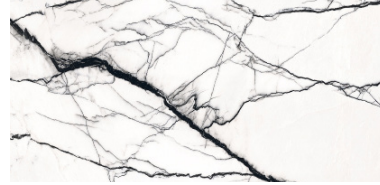

# MARBLE

**SERIES:** I BIANCHI  
**COUNTRY OF ORIGIN:** ITALY  
**STOCK SIZE:** 9" x 20" Lisca

LIMITED STOCK AVAILABLE

BRIGHT GLACIER

SCRATCHED WHITE

**SERIES:** B&W MARBLE  
**COUNTRY OF ORIGIN:** ITALY  
**STOCK SIZE:** 24" x 48"  
**FINISH:** GLOSSY & MATTE