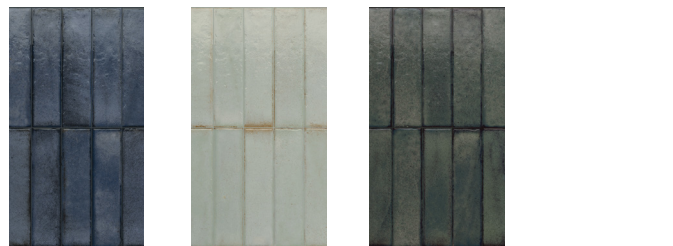

**COUNTRY OF ORIGIN: ITALY**

**STOCK SIZE: 2" x 8"**

BLOCK PEARL  
MATTE

BLOCK DARK  
MATTE

SMOKE GLOSSY

ARTIC GLOSSY

OCEAN GLOSSY

BREEZE GLOSSY