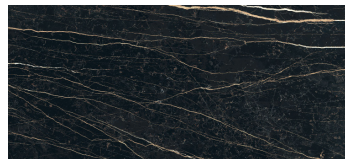

STATUARY - HONED & POLISHED

CALACATTA - HONED & POLISHED

STATUARY  
HONED & POLISHED

CALACATTA  
HONED

**SERIES:** PREXIOUS  
**COUNTRY OF ORIGIN:** ITALY  
**STOCK SIZE:** 12" x 24" | 1" x 6" MOSAIC (10 mm)  
24" x 24" (CALACATTA BLACK | SMOOTH)  
**FINISH:** MATTE & GLOSSY (MOSAICS AVAILABLE ONLY IN MATTE)