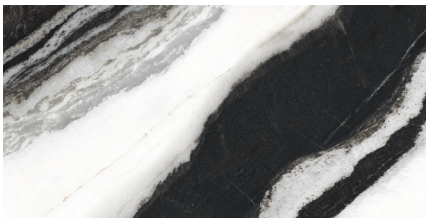

STP TILE STOCK PROGRAM

MARBLE

SERIES: I BIANCHI
COUNTRY OF ORIGIN: ITALY
STOCK SIZE: 9" x 20" Lisca

LIMITED STOCK AVAILABLE

SERIES: B&W MARBLE
COUNTRY OF ORIGIN: ITALY
STOCK SIZE: 24" x 48"
FINISH: GLOSSY & MATTE

SERIES: SYMPHONY
COUNTRY OF ORIGIN: ITALY
STOCK SIZE: 12" x 24" | 24" x 48" | 12" x 12" Crisp Mosaic | 12" x 12" Chevron Mosaic
FINISH: MATTE

SNOW

SERIES: PAVE WALL
COUNTRY OF ORIGIN: ITALY
STOCK SIZE: 12" x 36"