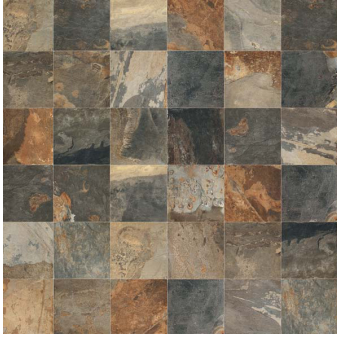

STP TILE STOCK PROGRAM

LIMITED STOCK AVAILABLE

SERIES: SLATY
COUNTRY OF ORIGIN: ITALY
STOCK SIZE: 12" x 24"

MULTICOLOR

SERIES: IBLA
COUNTRY OF ORIGIN: ITALY
STOCK SIZE: 24" x 48" | 12" x 48" | 4" x 24" | SEMI POLISHED FINISH
12" x 12" RAGUSA MIX MOSAIC