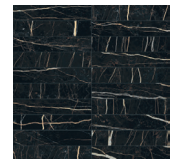

CHARMING AMBER