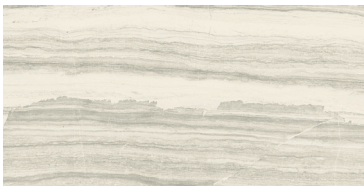

STP TILE STOCK PROGRAM

LIMITED STOCK AVAILABLE

SERIES: SLATY
COUNTRY OF ORIGIN: ITALY
STOCK SIZE: 12" x 24"

SERIES: IBLA
COUNTRY OF ORIGIN: ITALY
STOCK SIZE: 24" x 48" | 12" x 48" | 4" x 24" | SEMI POLISHED FINISH
12" x 12" RAGUSA MIX MOSAIC

LIMITED STOCK AVAILABLE

SERIES: DELTA
COUNTRY OF ORIGIN: USA
STOCK SIZE: 12" x 24"

WHITE

SERIES: GRANUM
COUNTRY OF ORIGIN: ITALY
STOCK SIZE: 12" x 24" MATTE | 24" x 48" POLISHED (BIANCO ONLY)
12" x 12" TRAPEZOID MOSAIC MIX MATTE & POLISHED

LIMITED STOCK AVAILABLE

SERIES: VOLCAN
COUNTRY OF ORIGIN: USA
STOCK SIZE: 12" x 24"
2" x 2" MOSAIC

SERIES: AMITY
COUNTRY OF ORIGIN: USA
STOCK SIZE: 12" x 24"
2" x 2" MOSAIC