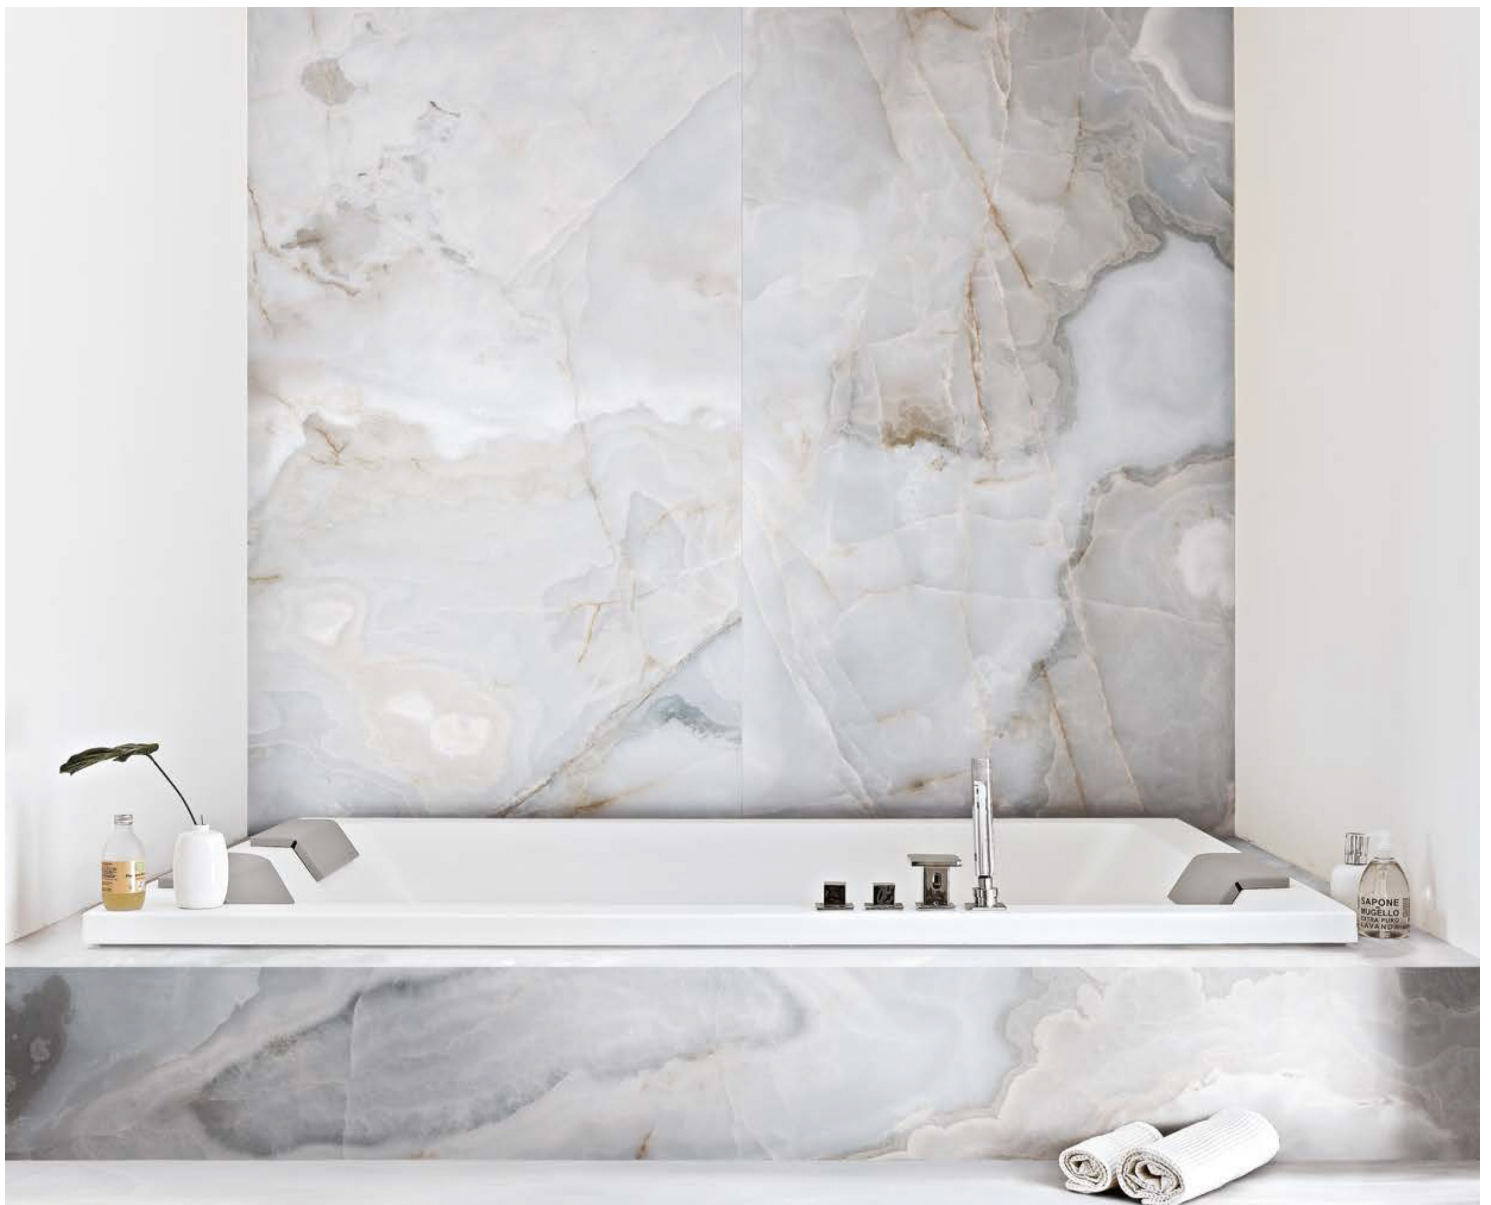

# SEAMLESS 6MM

ROCK SALT WHITE GOLD  
**SIZE:** 47 1/4" x 94 1/2"  
**FINISH:** POLISHED

HERITAGE LUXE AZURE  
**SIZE:** 47 1/4" x 110 1/4"  
**FINISH:** POLISHED