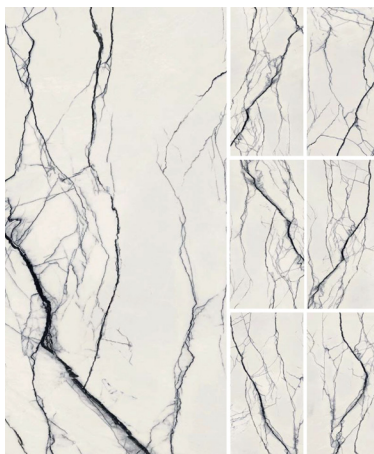

B&W BREACH
SIZE: 47 1/4" x 110 1/4"
FINISH: GLOSSY