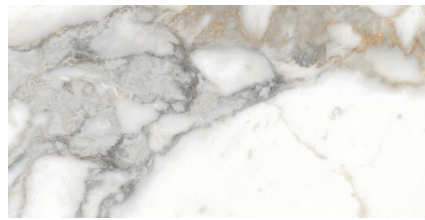

STP TILE STOCK PROGRAM

MARBLE

SERIES: I BIANCHI
COUNTRY OF ORIGIN: ITALY
STOCK SIZE: 9" x 20" Lisca

LIMITED STOCK AVAILABLE

SERIES: B&W MARBLE
COUNTRY OF ORIGIN: ITALY
STOCK SIZE: 24" x 48"
FINISH: GLOSSY & MATTE

SERIES: SYMPHONY
COUNTRY OF ORIGIN: ITALY
STOCK SIZE: 12" x 24" | 24" x 48" | 12" x 12" Crisp Mosaic | 12" x 12" Chevron Mosaic
FINISH: MATTE

MOON

SERIES: PAVE WALL
COUNTRY OF ORIGIN: ITALY
STOCK SIZE: 12" x 36"