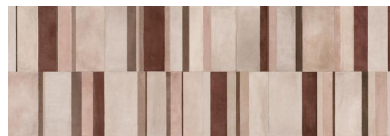

COLORS

Bianco

Grigio

Avorio

Rosa

Terracotta

Ardesia

AVAILABLE SIZES

16" x 16"
Mosaic

16" x 17"
Mosaic Forme

Bee 3D

Wall 3D

Avorio Brick Deco

Bianco Brick Deco

Mosaic Forme, Bee 3D & Wall 3D Deco shown in Ardesia. Available in all Colors.

FINISH