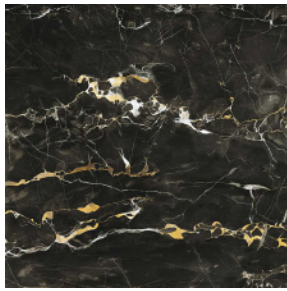

< Back to Contents

JEWELS

Bianco Statuario

Calacatta Reale

Royal

Travertino Classico*

Emperador Selected*

Elegant White*

Black Gold*

Bianco Lunensis

Gioia White

Seneca White

Onyks

Raymi*

Moonless*

Extra White*

AVAILABLE SIZES - NATURAL (N) AND POLISHED (P)

FIELD: 6" x 24" (N)(P), 12" x 24" (N)(P), 24" x 24" (N)(P), 24" x 48" (N)(P), 48" x 48" (P), 48" x 96" (P), 64" x 64" (P), 64" x 128" (P)

DECO & TRIM: 1" x 1" (12" x 12") Mosaic (P), 2" x 2" (12" x 12") Mosaic (N), 2" x 2" (11 1/2" x 11 1/2") 3D Mosaic (P), 3" x 24" Bullnose (N)(P)