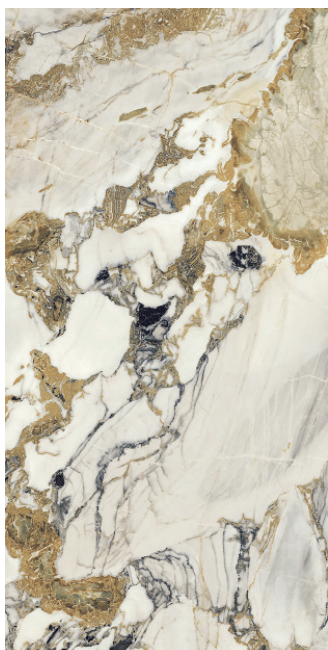

ÉTOILE

COLORBODY PORCELAIN TILE

COLORS

Renoir

Crème

Gris

Tropical

Symphonie*
NOT Available in 48" X 110"

Illusion*
NOT Available in 48" X 111"

* Colors **NOT** available in 10mm Thickness or Sizes

All colors shown are available in Matte & Polished Finish | **Thickness: 6mm**

AVAILABLE SIZES Colors Available: Renoir, Crème, Gris, Tropical

THICKNESS: 10MM

AVAILABLE SIZES All Colors Available EXCEPT Tropical | 48" X 110" ONLY available in Renoir, Crème & Gris

THICKNESS: 6MM

FINISH

MATTE RECTIFIED
POLISHED RECTIFIED

THICKNESS

10mm | 6mm

TRIM