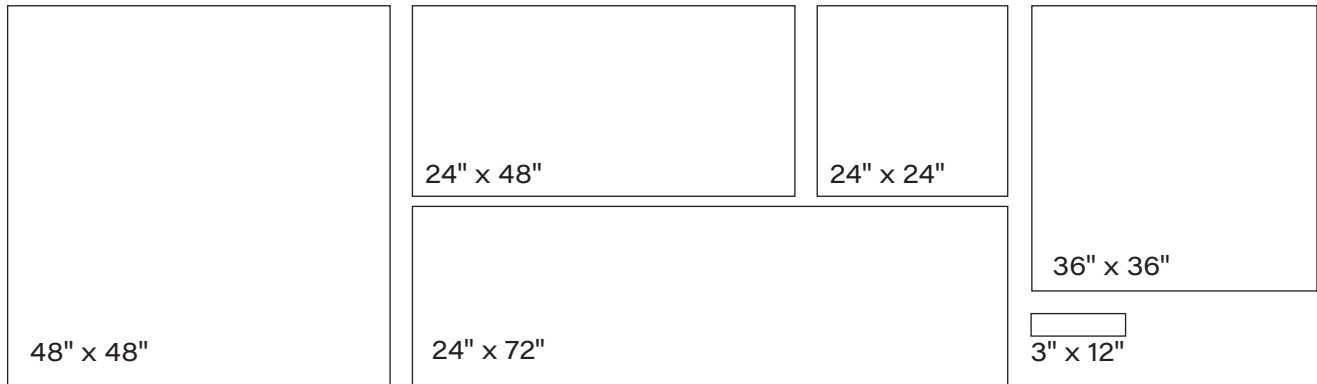

Drip Lines Calamine^

Drip Lines Bronze^

AVAILABLE SIZES

* Drip Rose only available in 24x48

^ Drip Lines only available in 3x12

12" x 13" Maxi Class Hex Mosaic

1/5" x 72" Stick (Only available in Bronze)

1/5" x 48" Stick (Only available in Bronze)