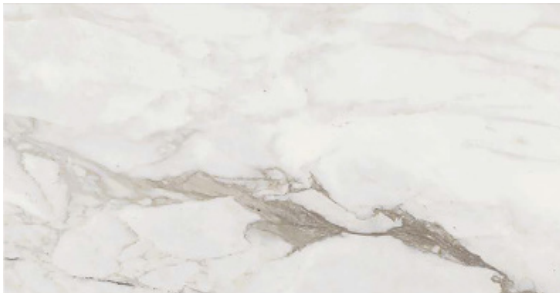

**COLORS**

Calacatta Gold

Alaska Glacier

Renoir

**AVAILABLE SIZES**

2" x 2"  
Mosaic

**FINISH**

MATTE PRESSED