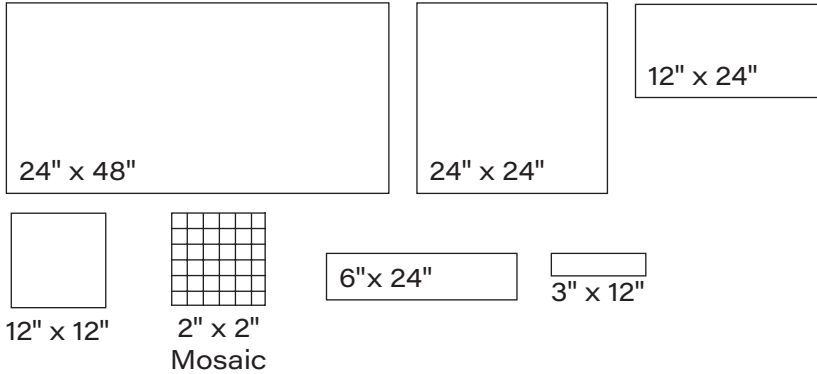

Aqua

Nimbus

AVAILABLE SIZES

24" x 48" & 12" x 24" - Available in Matte, Raw & Chisled Finish
 24" x 24" & 12" x 12" - Only Available Matte & Raw Finish
 6" x 24" & 3" x 12" - Only Available as Glossy Wall Tile