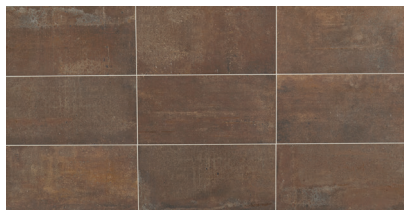

**COLORS**

Platinum White

Weathered Beige

Industrial Gray

Rusted Brown

Black Nickel

**AVAILABLE SIZES**

24" x 48"

12" x 24"

2" x 3"  
Modern Weave  
Platinum White

2" x 3"  
Modern Weave  
Weathered Beige

2" x 3"  
Modern Weave  
Industrial Gray

2" x 3"  
Modern Weave  
Rusted Brown

2" x 3"  
Modern Weave  
Black Nickel