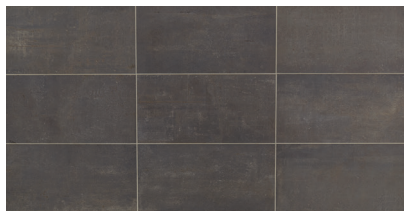

**COLORS**

Platinum White

Weathered Beige

Industrial Gray

Rusted Brown

Black Nickel

**AVAILABLE SIZES**

24" x 48"

12" x 24"

2" x 3"  
Modern Weave  
Platinum White

2" x 3"  
Modern Weave  
Weathered Beige

2" x 3"  
Modern Weave  
Industrial Gray

2" x 3"  
Modern Weave  
Rusted Brown

2" x 3"  
Modern Weave  
Black Nickel