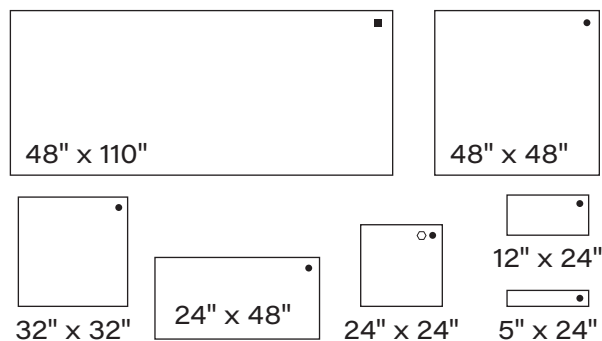

Spice Graph

Verve Graph

Ink Graph

Graph Deco only available in colors shown above in 24" x 24" & 12" x 24" - Suitable only for Wall Application

AVAILABLE SIZES

SIZE, FINISH & TRIM DETAILS

48" x 110" size only available in Glare, Wing & Levity - **Matte Rectified Finish** | Thickness 6mm Only

48" x 48" & 32" x 32" sizes only available in Glare, Candle, Wing, Levity & Manor - **Matte R10 & Matte Rectified Finish**

24" x 48" size available in Glare, Candle, Wing, Levity, Manor - **Matte R10 & Matte Rectified Finish**
 24" x 48" size available in Spice, Verve & Ink - **Matte Rectified Finish**