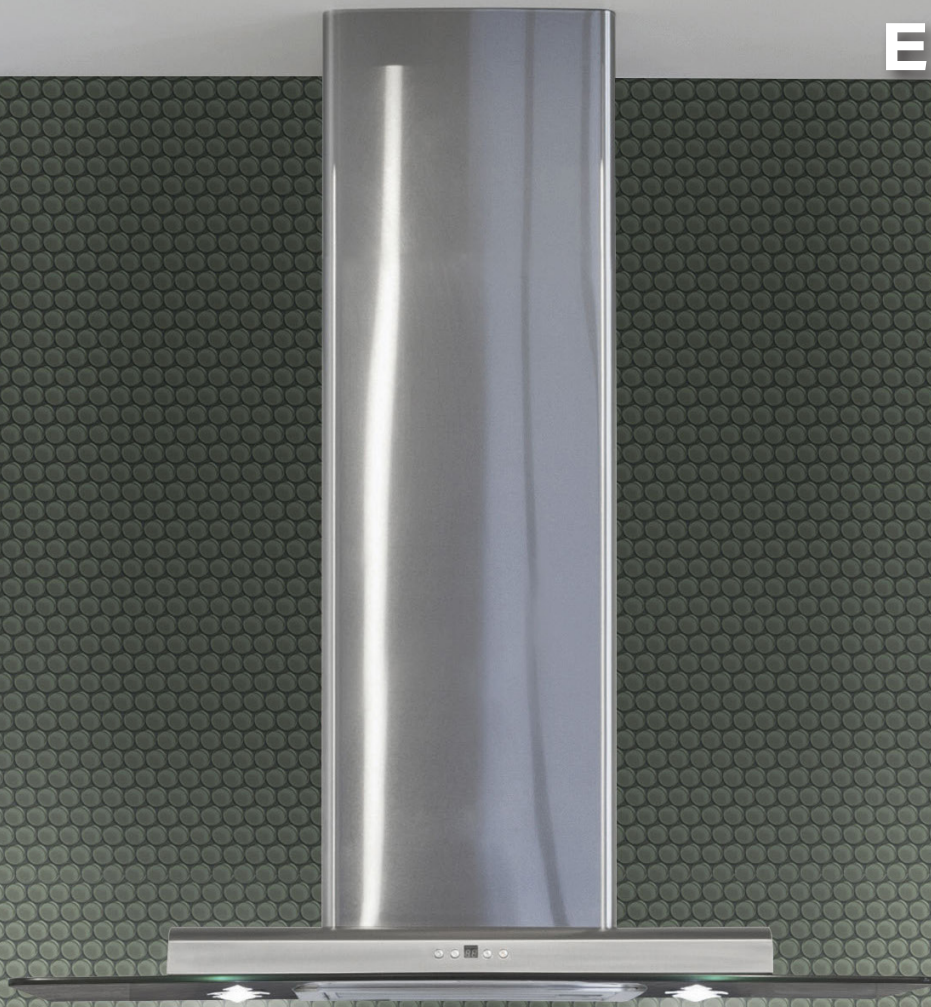

ELYSIUM

GLASS WALL TILE

COLORS

Cloud 9

Kashi

Sephoria

Ouroboros

Shangri La