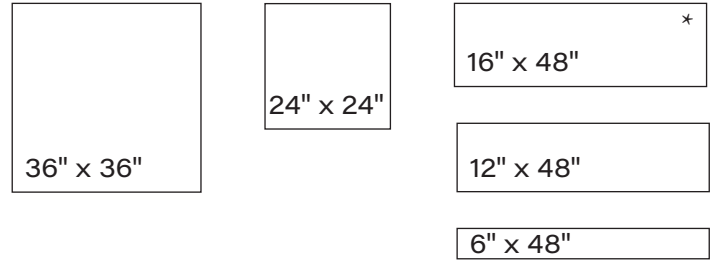

AVAILABLE SIZES

*Only available in Antislip Finish and in 20mm Thickness

FINISH

MATTE RECTIFIED

THICKNESS

10mm

TRIM

- 3" x 24" Bullnose
- 13" x 48" Stair Tread

INSTALLATION & MAINTENANCE

Recommended Grout Size - 1/8"

For regular cleaning, use a neutral liquid detergent with a soft sponge or microfiber cloth. Persistent stains can be removed with a slightly abrasive sponge; if necessary, use a specially formulated stain remover.

TECHNICAL DATA

D.C.O.F. WET
≥ 0.42
ANSI A 137.1

WATER ABSORPTION
< 0.1%
ISO 10545-3

CHEMICAL RESISTANCE
GA-GLA
ISO 10545-13

FROST RESISTANCE
RESISTANT
ISO 10545-12

BREAKING STRENGTH
R > 45 N/mm²
ISO 10545-4