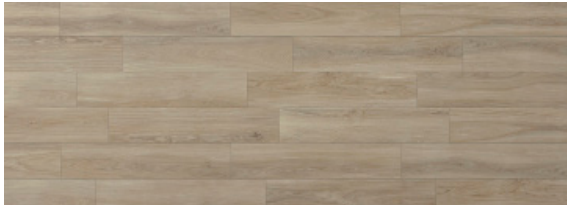

COLORS

White

Gray

Natural

Brown

AVAILABLE SIZES

2.5" x 19"
Listels Mosaic
10" x 19" Sheet

FINISH