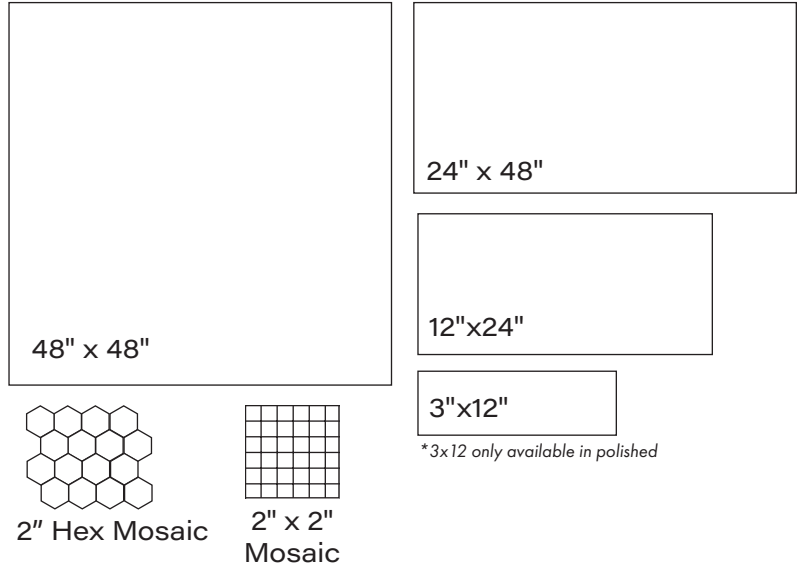

**FINISHES**

MATTE  
POLISHED

**THICKNESS**

8mm

**INSTALLATION & MAINTENANCE**

Recommended Grout Size - 1/8"

For regular cleaning, use a neutral liquid detergent with a soft sponge or microfiber cloth. Persistent stains can be removed with a slightly abrasive sponge; if necessary, use a specially formulated stain remover.